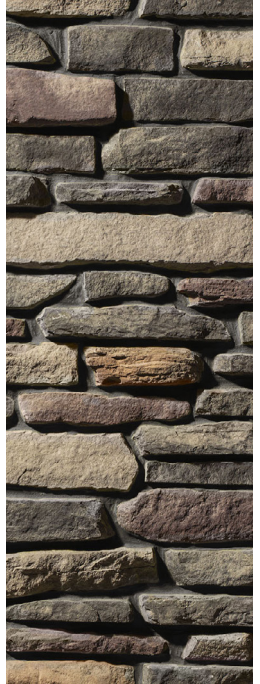

PALMER DONAVIN